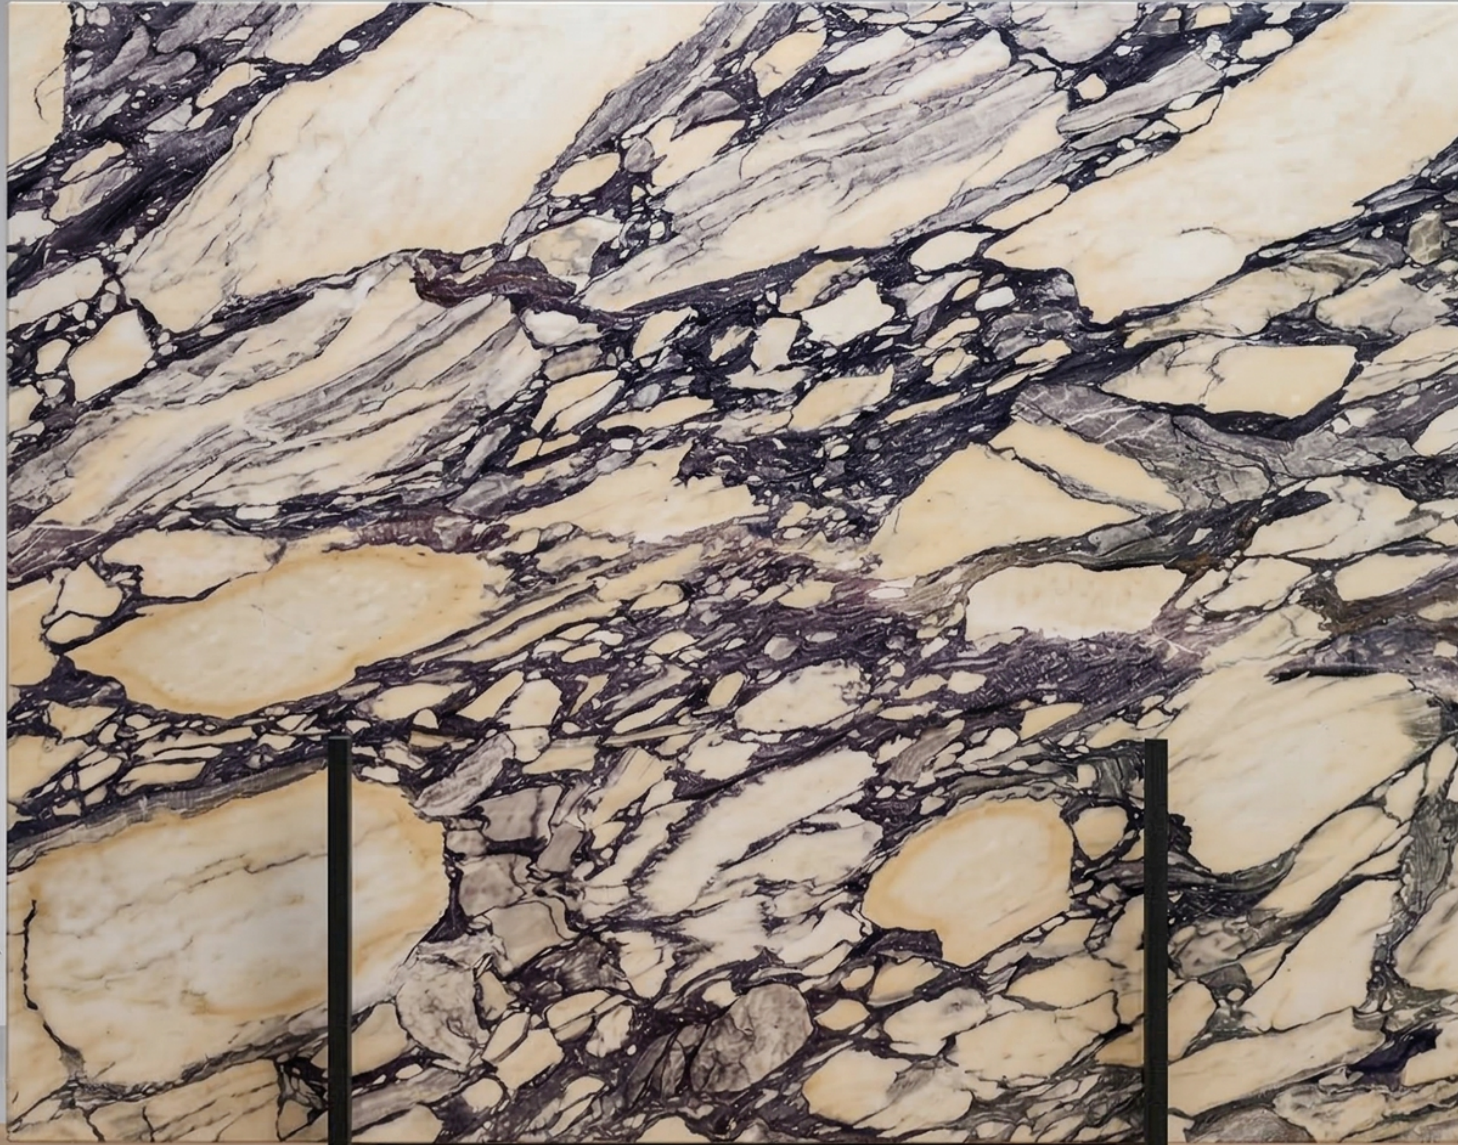

CALACATTA VIOLA