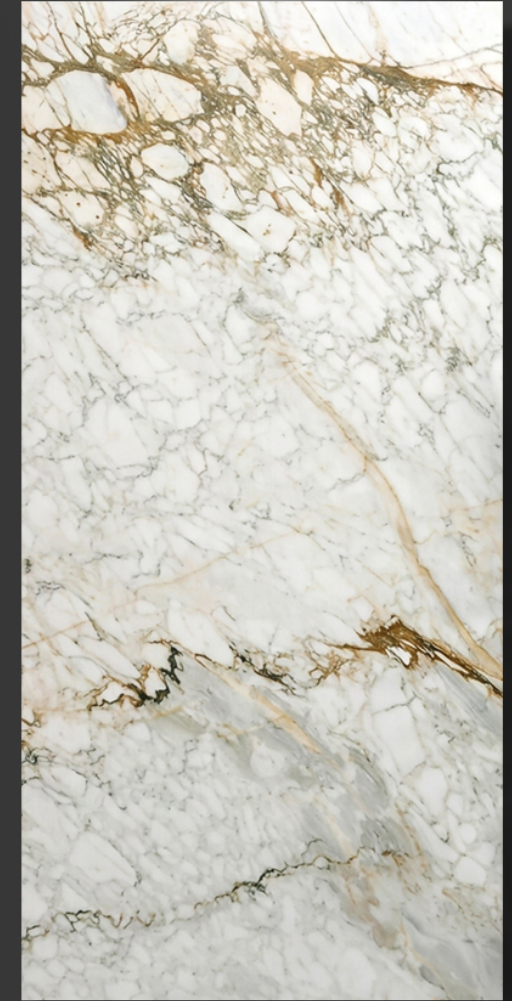

Premium
Quality

Exceptional
Durability

Elegant Texture

STONEX

MARBLE THAT MEET YOUR NEEDS

www.rmsstonex.in