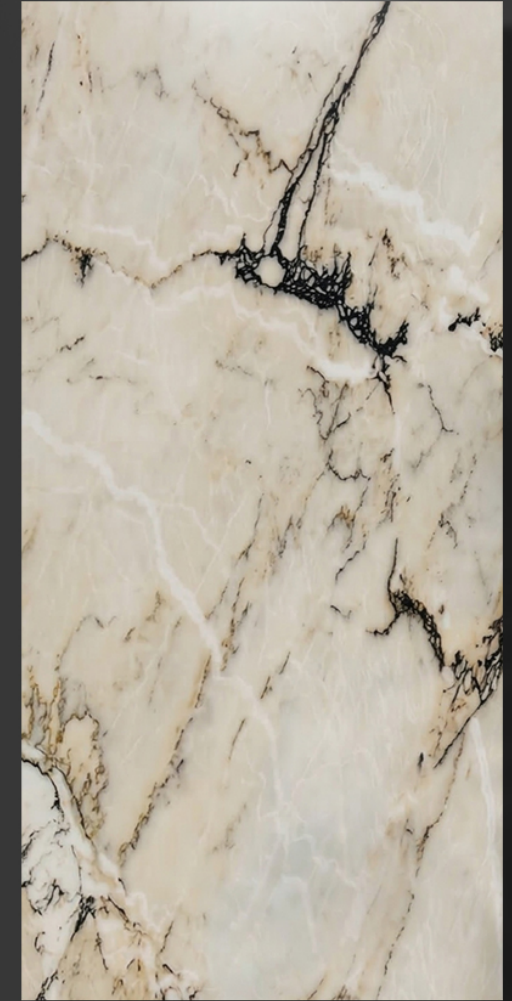

Premium
Quality

Exceptional
Durability

Royal Fusion

STONEX

MARBLE THAT MEET YOUR NEEDS

www.rmsstonex.in