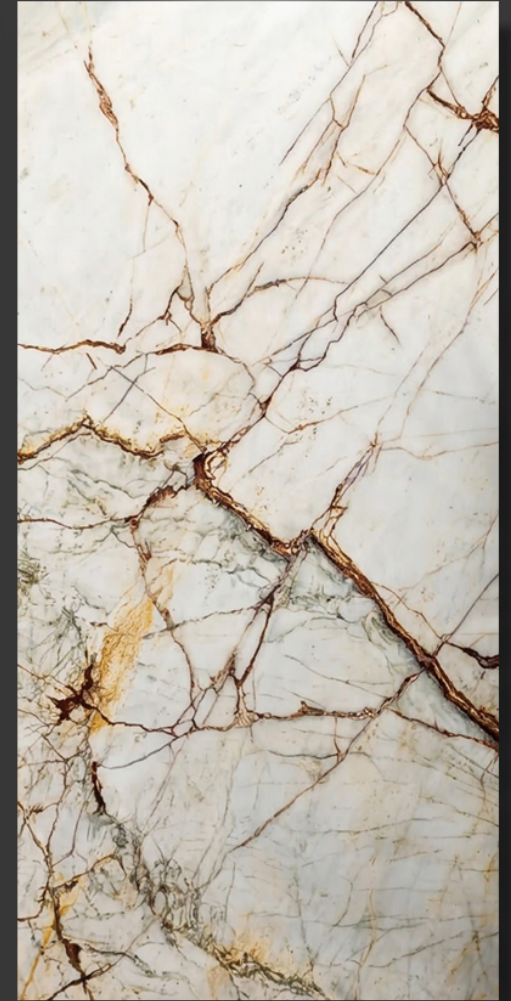

Premium
Quality

Exceptional
Durability

Cracked lightning
pattern

STONEX

MARBLE THAT MEET YOUR NEEDS

www.rmsstonex.in