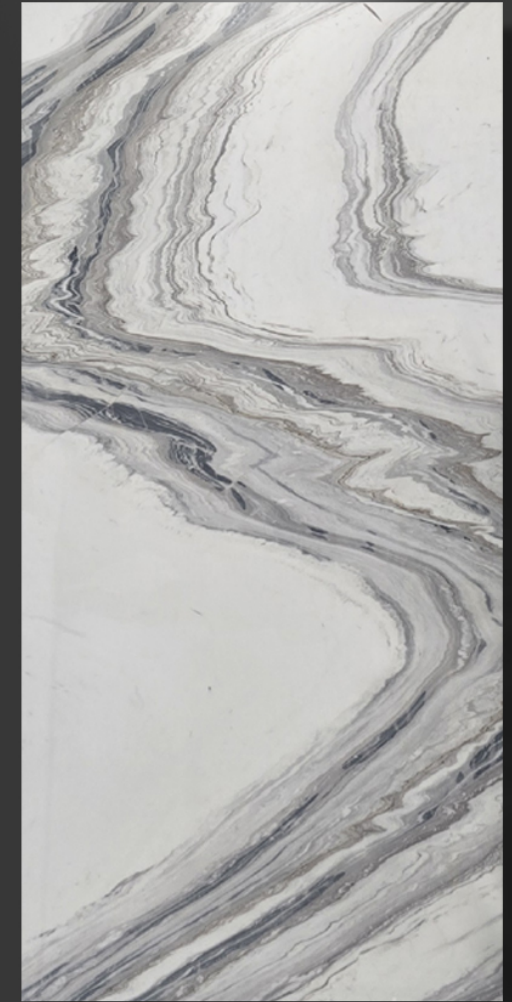

Premium
Quality

Exceptional
Durability

Classy bookmatch

STONEX

MARBLE THAT MEET YOUR NEEDS

www.rmsstonex.in