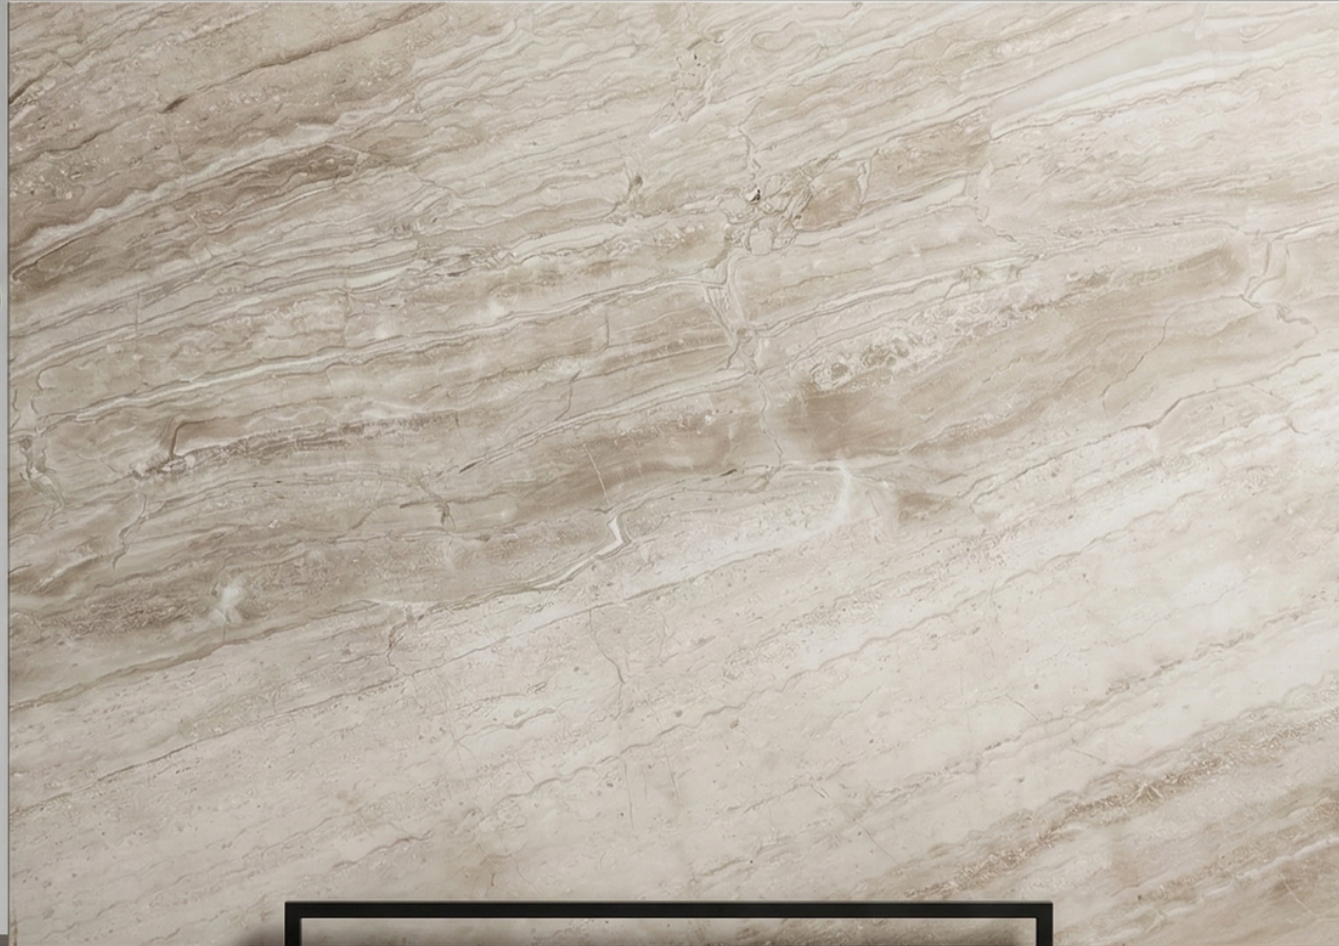

MONALISA BEIGE